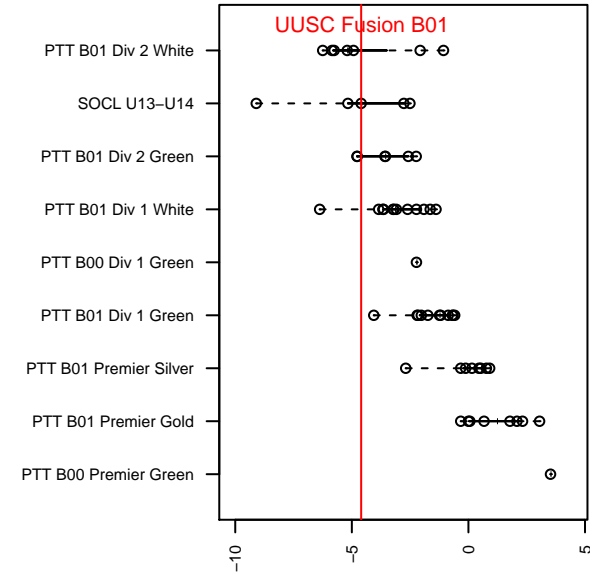

# UUSC Fusion B01

Umpqua United SC  
 Roseburg, OR  
 B01 total strength=790  
 attack=1.48 defense=0.63  
 fall league = SOCL U13-U14  
 spr league = Spr OYS B01 Div 2 Green

alt names used:  
 UUSC Fusion  
 UUSC Fusion

Venues played:  
 2015 SOCL U13-U14  
 2015 Spr OYS B01 Division 2 Green

**UUSC Fusion B01**  
 Dots are actual minus expected GF (blue circles) and GA (red triangles).  
 Blue line is smoothed change in attack strength. Red is smoothed change in defense strength.

**attack and defense variance (black dot)  
relative to other teams  
and top 10 in region**

**attack and defense rating  
relative to others at age  
and all opponents in last 13 months**

**Performance relative to 13 month average**